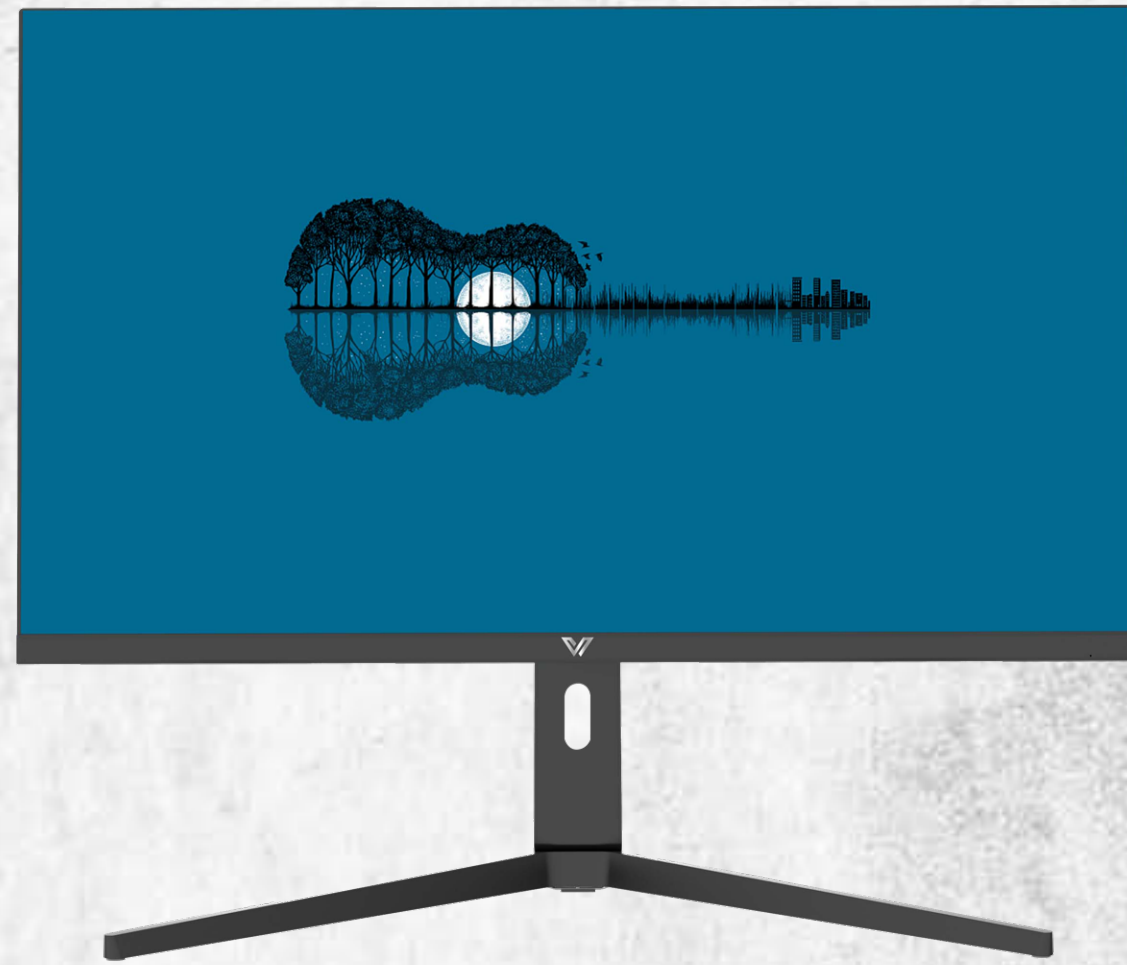

Specification

General	Size	31.5"
	Model	Z32VFR200
Panel	Interface	USB+HDMI+DP+SPK+PHONE+DC
	Panel Grade	A grade, 80% 033, 20% 335
	Viewing Area	698.4 (W) × 392.85 (H) mm
	Viewing Angle	H:178° V:178°
	Resolution	1920 x 1080
	Pixel Pitch	0.0777×0.2331 mm
	Refresh Rate	200 Hz
	Display Color	16.7M
	Brightness (Max.)	300cd/m2
	Response Time (OD)	1ms (with OD)
Power	Static Contrast	4,000:1
	Type	External adapter
	Voltage	12V/4A
	Consumption	<48W
Physical	Standby	<0.5W
	Speaker (Typ.)	2W x 2
	VESA Wallmount	100*100 mm(4 holes)
	Tilt	-5°~ 15°
	Unit (W x D x H) mm	714.9*305.5*591.9mm
	Packed (W x D x H) mm	900*155*515mm
	Net Weight	5.7 KG
	Gross Weight	7.5 KG
Accessories	HDMI&DP cable, adjustable stand, adapter, manual